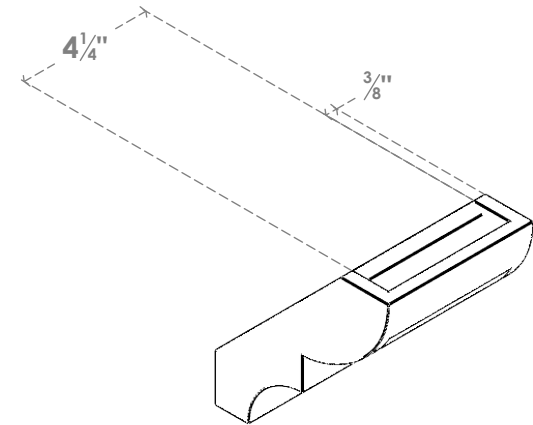

ITEM NUMBER: BRCPO050X06000X06000RID

5"W X 6"D X 6"H RIDGEWOOD ARCHITECTURAL GRADE PVC OPEN BRACE

SIDE PROFILE

FRONT PROFILE

ISOMETRIC

EKENA MILLWORK
2300 WEST MAIN ST.
CLARKSVILLE, TX 75426
TOLL FREE: 866-607-0453
WWW.EKENAMILLWORK.COM