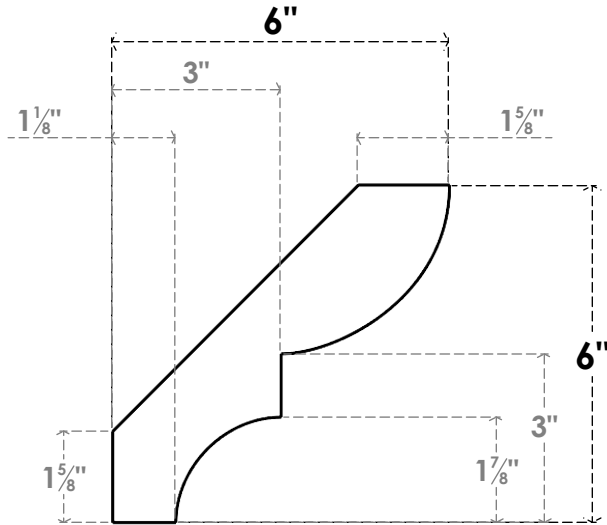

ITEM NUMBER: BRCPO050X06000X06000RID

5"W X 6"D X 6"H RIDGEWOOD ARCHITECTURAL GRADE PVC OPEN BRACE

SIDE PROFILE

FRONT PROFILE

ISOMETRIC

EKENA MILLWORK
2300 WEST MAIN ST.
CLARKSVILLE, TX 75426
TOLL FREE: 866-607-0453
WWW.EKENAMILLWORK.COM