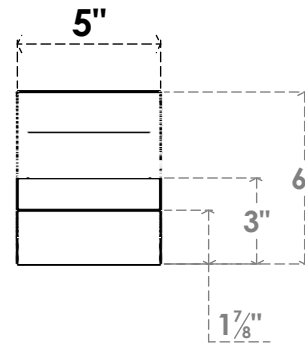

ITEM NUMBER: BRCPO050X06000X06000RID

5"W X 6"D X 6"H RIDGEWOOD ARCHITECTURAL GRADE PVC OPEN BRACE

SIDE PROFILE

FRONT PROFILE

ISOMETRIC

EKENA MILLWORK
2300 WEST MAIN ST.
CLARKSVILLE, TX 75426
TOLL FREE: 866-607-0453
WWW.EKENAMILLWORK.COM